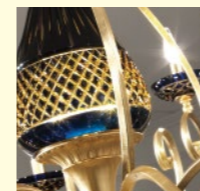

Masca reserves the right to change and/or improve parts or accessories without substantially altering the shape and the aesthetic characteristics of the products presented in the catalogue.

VERSAILLES

Article	Page	Description	Components/features	Suggested finishing
1879/3L	21	3 light linear suspension	Swarovski encased buttons and pendants. Chinette lampshade.	Argento with white chinette - Oro with ivory chinette
1879/6	16, 18	6 light chandelier	Swarovski encased buttons and pendants. Chinette lampshade.	Argento with white chinette - Oro with ivory chinette
1879/6PL	17	6 light ceiling lamp	Swarovski encased buttons and pendants. Chinette lampshade.	Argento with white chinette - Oro with ivory chinette
1879/9S	10	9 light round suspension	Swarovski encased buttons and pendants. Chinette lampshade.	Argento with white chinette - Oro with ivory chinette
1879/A1	13	1 light wall bracket	Swarovski encased buttons and pendants. Chinette lampshade.	Argento with white chinette - Oro with ivory chinette
1879/BG	16	1 light table lamp	Swarovski encased buttons and pendants. Chinette lampshade.	Argento with white chinette - Oro with ivory chinette
1879/SP	15	Mirror	Swarovski encased button.	Argento - Oro
1879/T	12	Round table	Swarovski encased buttons. Clear crystal top.	Argento - Oro
1879/TB	16	Low oval table	Swarovski encased buttons. Handcraft clear crystal top.	Argento - Oro