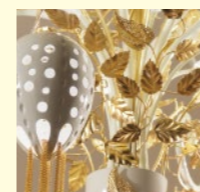

FANTÀSIA

Article	Page	Description	Components/features	Suggested finishing
1881/3	38	3 light chandelier	Handmade ceramic eggs with exclusive design and filigree details.	Bianco lucido oro
1881/6	36	6 light chandelier	Handmade ceramic eggs with exclusive design and filigree details.	Bianco lucido oro
1881/A2	39	2 light wall bracket	Handmade ceramic eggs with exclusive design and filigree details.	Bianco lucido oro
1881/A5	44	5 light wall bracket	Handmade ceramic eggs with exclusive design and filigree details.	Bianco lucido oro
1881/BG	43	1 light table lamp	Handmade ceramic eggs with exclusive design and filigree details. Basement in Carrara marble.	Bianco lucido oro
1881/P3	45	3 light floor lamp	Handmade ceramic eggs with exclusive design and filigree details. Basement in Carrara marble.	Bianco lucido oro
1881/SP	35	Mirror	Filigree details.	Bianco lucido oro
1881/TB	40	Low oval table	Handmade ceramic eggs with exclusive design and filigree details. Handcraft clear crystal top.	Bianco lucido oro