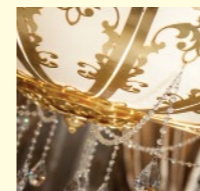

Masca reserves the right to change and/or improve parts or accessories without substantially altering the shape and the aesthetic characteristics of the products presented in the catalogue.

VERSAILLES

Article	Page	Description	Components/features	Suggested finishing
1879/3L	21	3 light linear suspension	Swarovski encased buttons and pendants. Chinette lampshade.	Argento with white chinette - Oro with ivory chinette
1879/6	16, 18	6 light chandelier	Swarovski encased buttons and pendants. Chinette lampshade.	Argento with white chinette - Oro with ivory chinette
1879/6PL	17	6 light ceiling lamp	Swarovski encased buttons and pendants. Chinette lampshade.	Argento with white chinette - Oro with ivory chinette
1879/9S	10	9 light round suspension	Swarovski encased buttons and pendants. Chinette lampshade.	Argento with white chinette - Oro with ivory chinette
1879/A1	13	1 light wall bracket	Swarovski encased buttons and pendants. Chinette lampshade.	Argento with white chinette - Oro with ivory chinette
1879/BG	16	1 light table lamp	Swarovski encased buttons and pendants. Chinette lampshade.	Argento with white chinette - Oro with ivory chinette
1879/SP	15	Mirror	Swarovski encased button.	Argento - Oro
1879/T	12	Round table	Swarovski encased buttons. Clear crystal top.	Argento - Oro
1879/TB	16	Low oval table	Swarovski encased buttons. Handcraft clear crystal top.	Argento - Oro